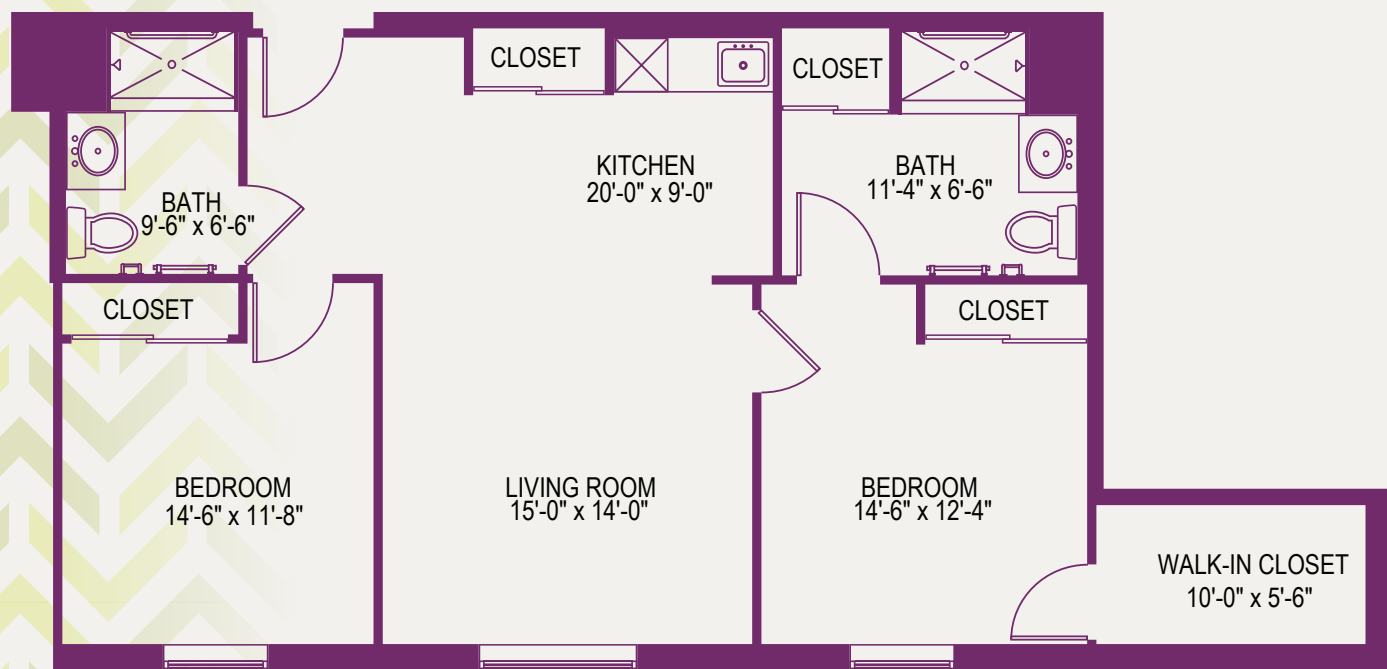

### 2 BEDROOM/WALK-IN CLOSET "R"

1009 Square Feet