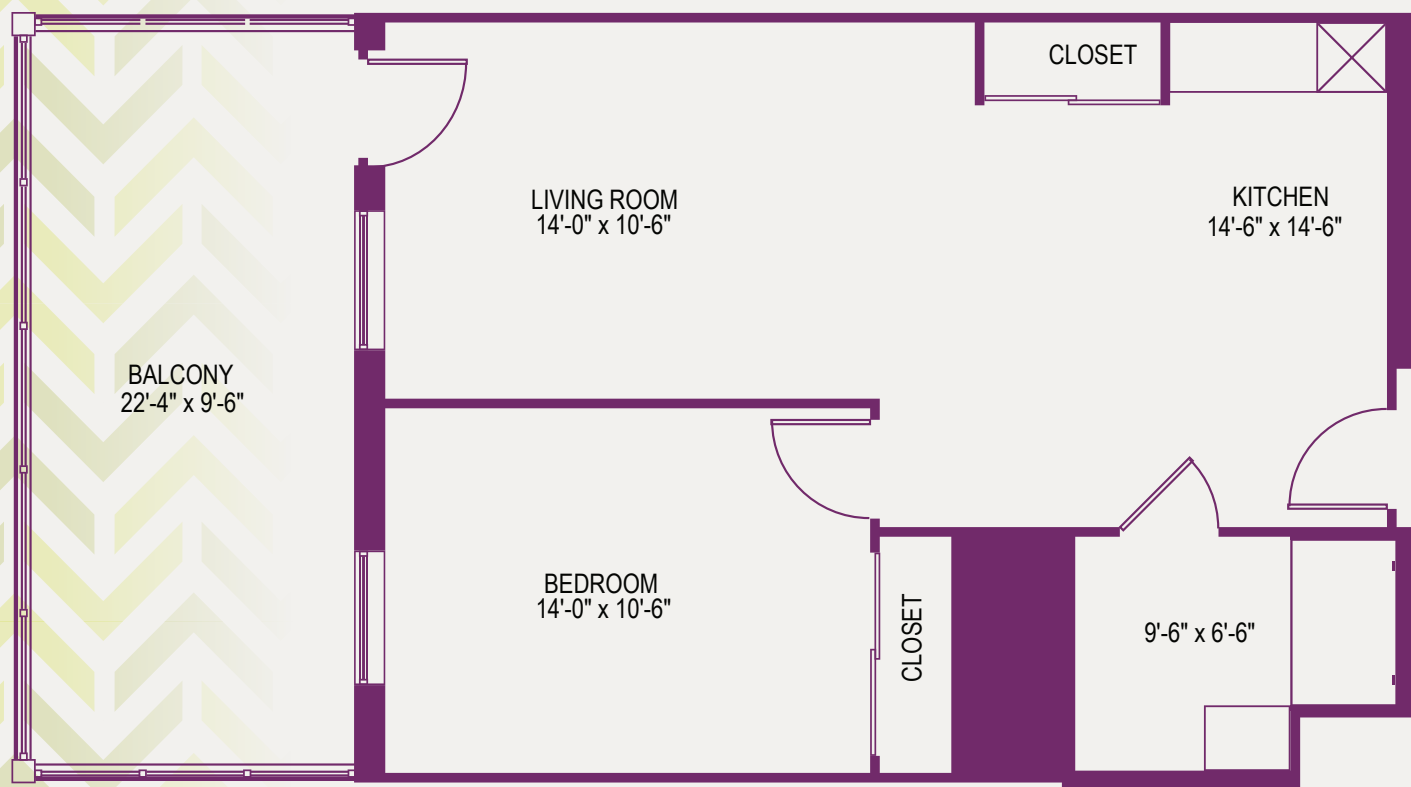

## 1 BEDROOM/BALCONY "N"

649 Square Feet