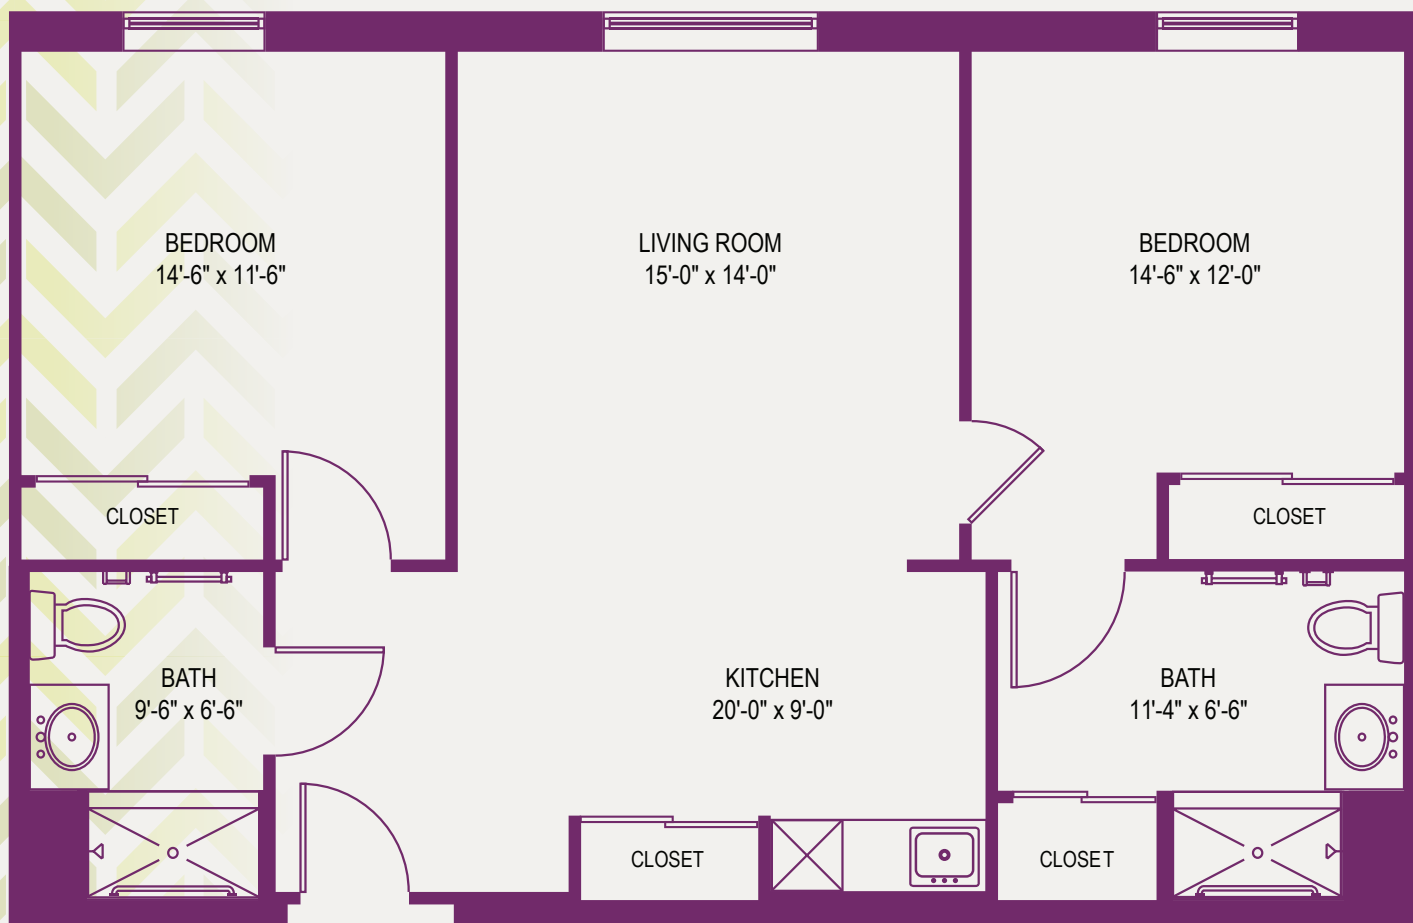

Feel Right at Home

HAMPTON FIELDS VILLAGE

2 BEDROOM "P"

949 Square Feet

HAMPTON FIELDS VILLAGE

4480 Mt. Royal Blvd.
Allison Park, PA 151017
UPMCSeniorCommunities.com

EQUAL HOUSING
OPPORTUNITY

SRLIV529656

SR/1B 02/23

UPMC Senior Communities

1-800-324-5523 • UPMCSeniorCommunities.com

© 2023 UPMC

UPMC | **SENIOR
COMMUNITIES**