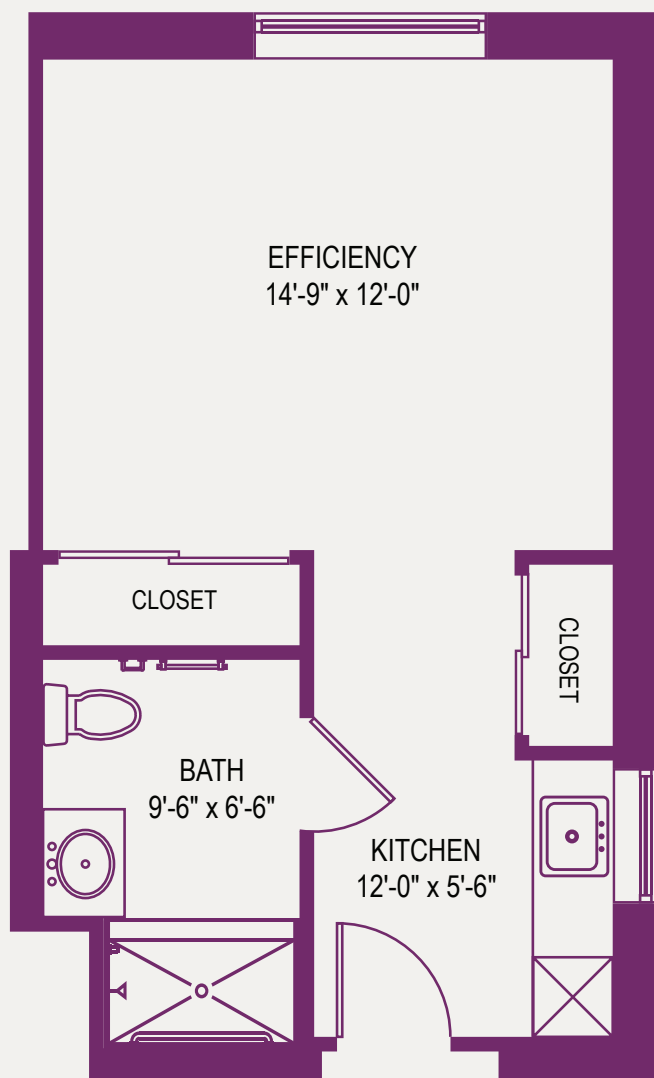

Feel Right at Home

HAMPTON FIELDS VILLAGE

EFFICIENCY "A"

365 Square Feet

HAMPTON FIELDS VILLAGE

4480 Mt. Royal Blvd.
Allison Park, PA 151017
UPMCSeniorCommunities.com

EQUAL HOUSING
OPPORTUNITY

SRLIV529656

UPMC Senior Communities

1-800-324-5523 • UPMCSeniorCommunities.com

SR/1B 02/23

© 2023 UPMC

UPMC | **SENIOR
COMMUNITIES**